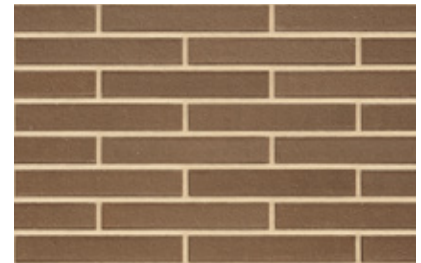

# Contempo bricks

Nominal Size  
290x90x47mm

Bricks/sqm 58.5

Bricks/pack 432

Weight/pack 890kg

Works to standard  
brick coursing

As the name suggests, Contempo is a brick for today's modern homes. In a few words: sharp, modern, sleek and elegant. With colours that are neutral and timeless, Contempo will never be out of fashion.

Ivory

Amber

Grey

Copper

Black