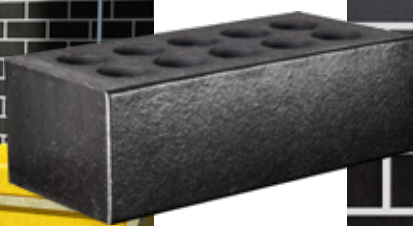

Introducing
Estilo

230x110x76mm

January 2020

Our new stylish
Spanish face brick

shop online 24/7

midlandbrick.com.au

Stylish and modern,
our new Estilo range
offers four standard size,
monochromatic face
bricks designed to
complement contemporary
architectural trends.

No solids available
Pallets are non-refundable

Estilo face bricks

Blanco

Atlas

Nero Azul

Nero Metalico

IMPORTANT: Estilo is an imported product. Due to high density clay used, the moisture absorption rate is reduced when compared to locally manufactured clay brick products.