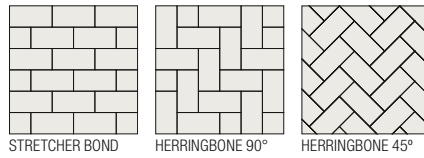

Colonnade

New Colonnade is a visually striking large-format paver with a smooth, marble-like finish. Perfect for patios and residential driveways, Colonnade is easily laid, with its shape and size creating the illusion of a large floor space.

PATTERNS

Travertine