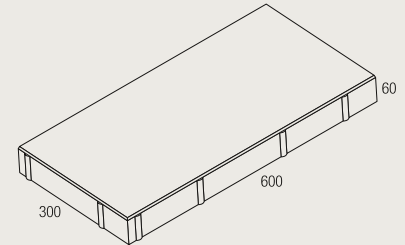

5.5 pavers/m²
80 pavers/pack

Suitable for all pedestrian and patio applications in all laying patterns.

Suitable for pedestrians, domestic driveways and light traffic access.