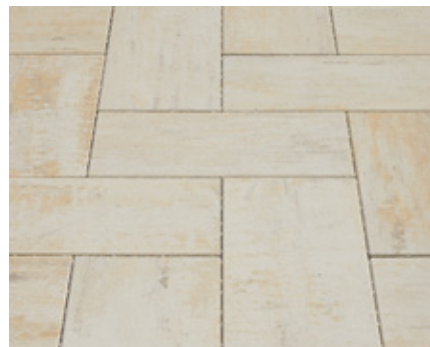

Introducing
Colonnade pavers

600x300x60mm

March 2019

Make an impression
with our stunning new
large format paver

shop online 24/7
[midlandbrick.com.au](https://www.midlandbrick.com.au)

Colonnade

New Colonnade is a visually striking large-format paver with a smooth, marble-like finish. Perfect for patios and residential driveways, Colonnade is easily laid, with its shape and size creating the illusion of a large floor space.

PATTERNS

Travertine

Alpine Ash

Onyx

Onyx

Alpine Ash

5.5 pavers/m²
80 pavers/pack

Suitable for all pedestrian and patio applications in all laying patterns.