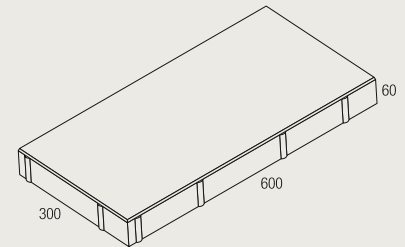

PATTERNS

Travertine

Alpine Ash

Onyx

Onyx

Alpine Ash

5.5 pavers/m²
80 pavers/pack

Suitable for all pedestrian and patio applications in all laying patterns.