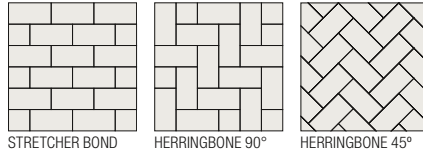

Colonnade

New Colonnade is a visually striking large-format paver with a smooth, marble-like finish. Perfect for patios and residential driveways, Colonnade is easily laid, with its shape and size creating the illusion of a large floor space.

PATTERNS