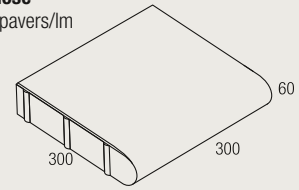

### PATTERNS

STACK BOND 45°

STACK BOND 90°

STRETCHER BOND

10.9 pavers/m<sup>2</sup>

**Bullnose**  
3.33 pavers/lm

Suitable for all pedestrian and patio applications in all laying patterns.

Suitable for pedestrians, domestic driveways and light traffic access.