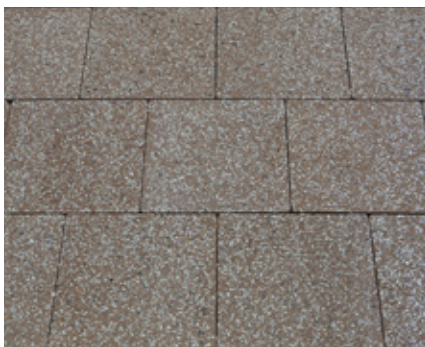

Promenade Honed

New Promenade Honed is a welcome addition to our popular large-format range. Promenade Honed offers a smoother finish, making it an appealing option for both indoor and outdoor spaces – particularly when sealed.

PATTERNS

10.9 pavers/m²

Bullnose
3.33 pavers/lm

Suitable for all pedestrian and patio applications in all laying patterns.

Suitable for pedestrians, domestic driveways and light traffic access.

Brun

For more information about Promenade Honed

Call us on **13 15 40**

Visit midlandbrick.com.au

Drop into a Midland Brick Selection Centre