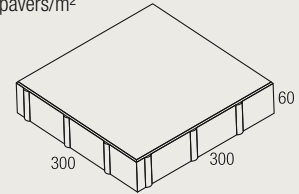

### PATTERNS

STACK BOND 45°

STACK BOND 90°

STRETCHER BOND

10.9 pavers/m<sup>2</sup>

**Bullnose**  
3.33 pavers/lm

Suitable for all pedestrian and patio applications in all laying patterns.

Suitable for pedestrians, domestic driveways and light traffic access.