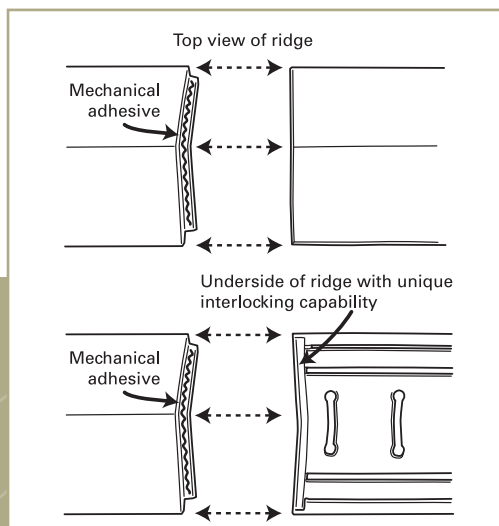

Accent™ Ridge specifications

Accent™ Ridge Cap

Actual Length	430mm
Actual Width	265mm
Exposed Length	415mm
Exposed Width	265mm
No. of pieces per lineal metre	2.5

Shell End

Actual Length	435mm
Actual Width	265mm
Exposed Length	415mm
Exposed Width	265mm

Finished Height above Roof Frame ridge line

Profile	Standard Ridge Profile Height	Accent™ Ridge Profile Height
Shingle	130mm	110mm
French	135mm	115mm
Swiss	155mm	135mm

Note: Above heights are calculated on a roof pitch of 25 degrees with 38mm thick tile battens.

Figure 1: Accent™ Ridge Fixing for N4

Security Fixing

- Flexible pointing is acceptable for N1, N2 & N3 wind classifications.
- Additional mechanical fixing is required for N4 and greater wind classifications. See Figure 1.