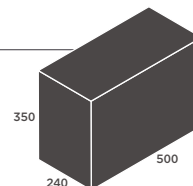

## Split Block

1000x350x165mm

Limestone, Natural Earth, Granite Grey, Papyrus, Sepia, Dune.

## Half Block

500x350x350mm

Limestone, Natural Earth, Papyrus, Sepia, Dune.

## Half Key Block

500x350x240mm

Limestone, Natural Earth, Granite Grey, Papyrus, Sepia, Dune.

*Backing blocks are available in all sizes and are comprised of more than 85% recycled material, quarry-sourced material and cement.*