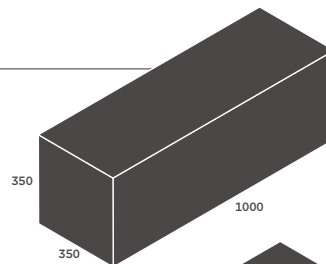

## Metre Block

1000x350x350mm

Limestone, Natural Earth, Granite Grey, Papyrus, Sepia, Dune.