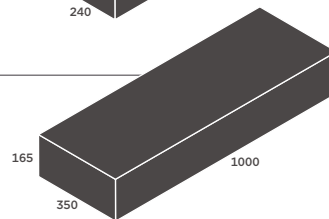

## Metre Block

1000x350x350mm

Limestone, Natural Earth, Granite Grey, Papyrus, Sepia, Dune.

## Key Block

1000x350x240mm

Limestone, Natural Earth, Papyrus, Sepia, Dune.

## Split Block

1000x350x165mm

Limestone, Natural Earth, Granite Grey, Papyrus, Sepia, Dune.

## Half Block

500x350x350mm

Limestone, Natural Earth, Papyrus, Sepia, Dune.