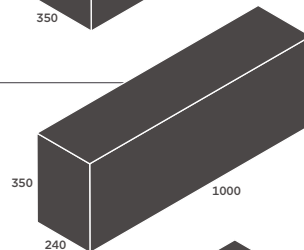

Key Block

1000x350x240mm

Limestone, Natural Earth, Papyrus, Sepia, Dune.