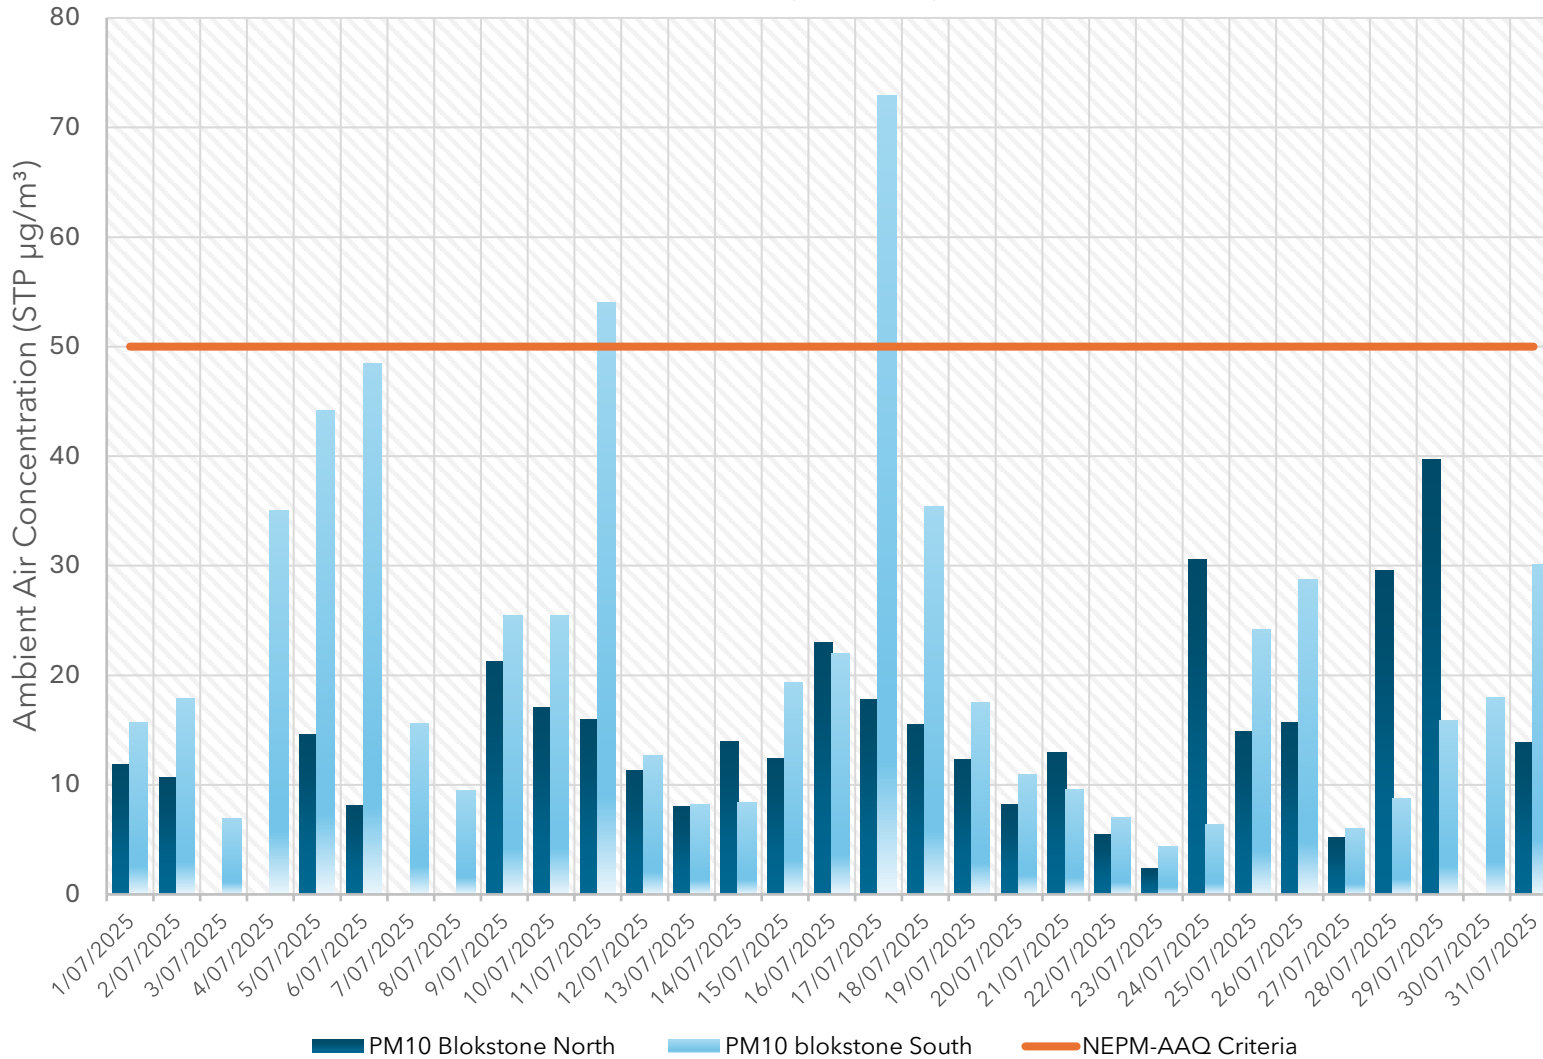

# MIDLAND BRICK BLOKSTONE 29 Harper Street Caversham Monthly Dust Monitoring Daily Averages (Jun-Aug 2025)

# Daily Average Data - PM<sub>10</sub>

01 July - 31 July 2025

# Daily Average Data - PM<sub>10</sub>

01 August - 31 August 2025