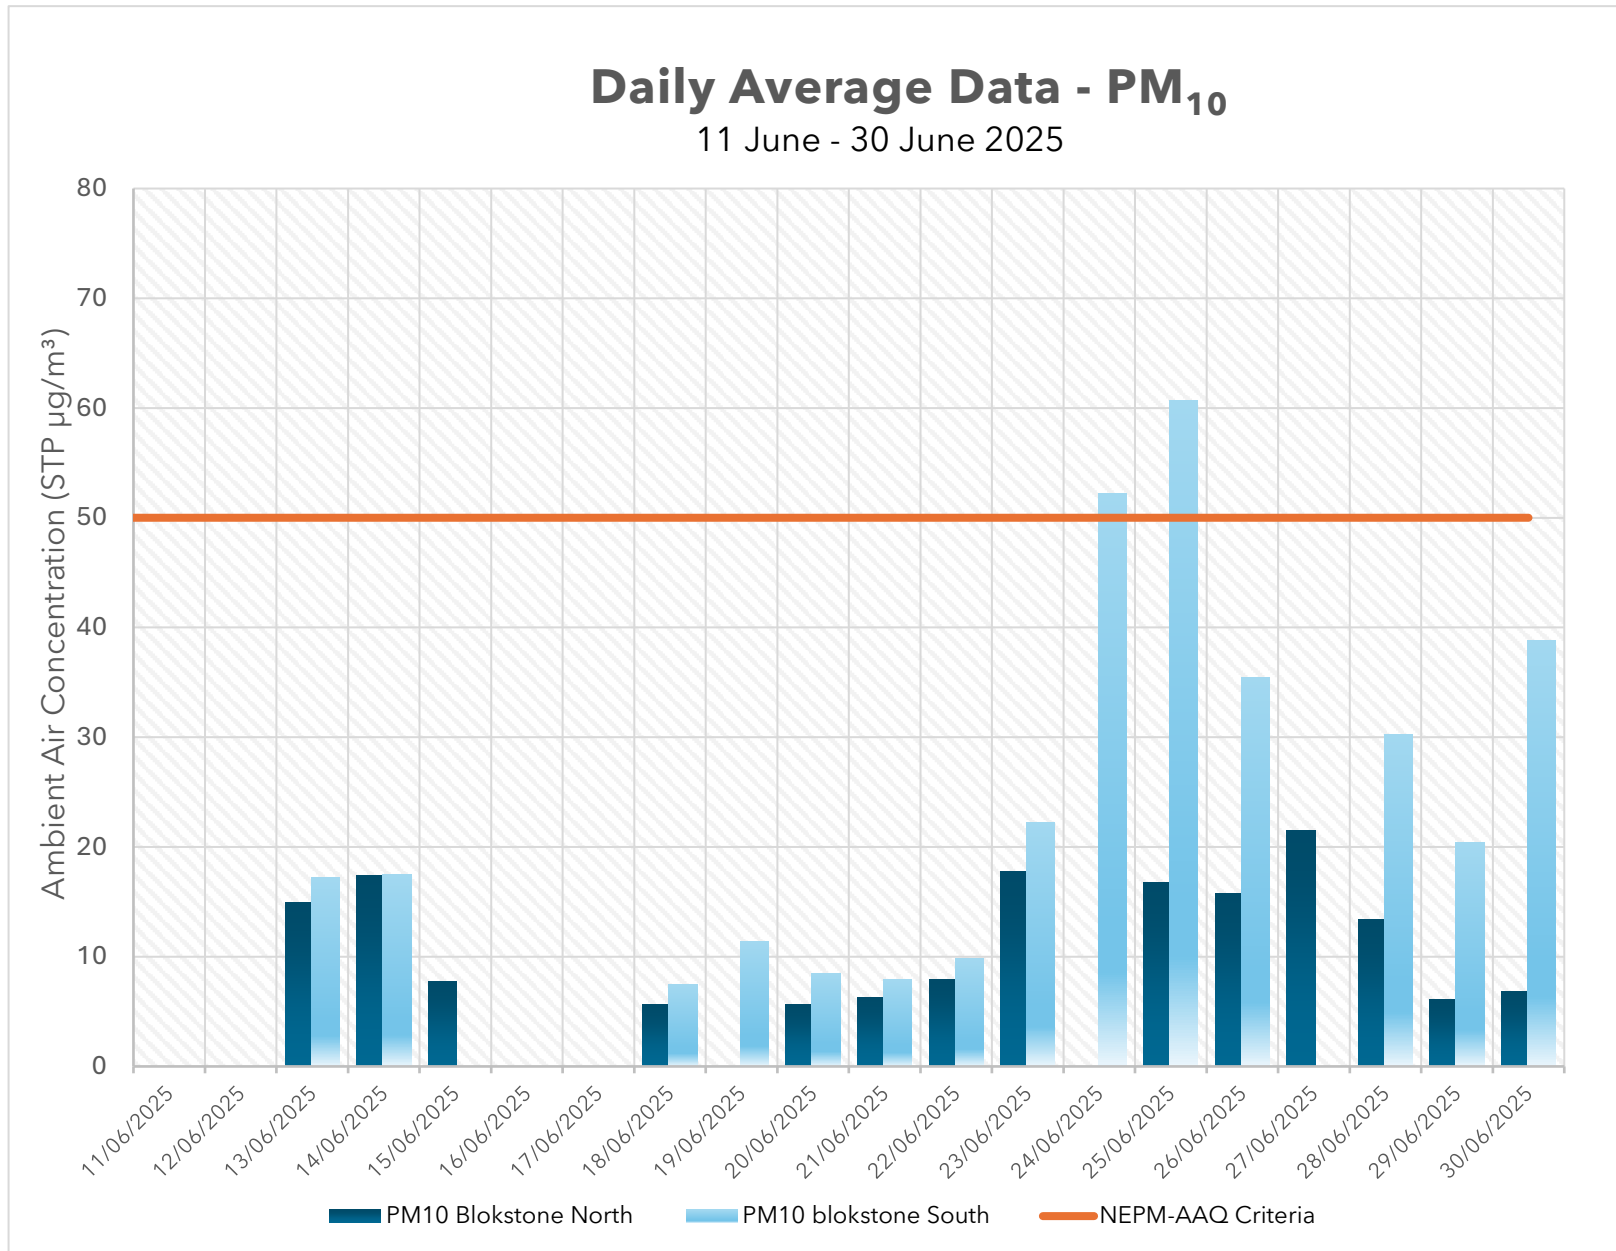

# Daily Average Data - PM<sub>10</sub>

01 July - 31 July 2025

# Daily Average Data - PM<sub>10</sub>

01 August - 31 August 2025