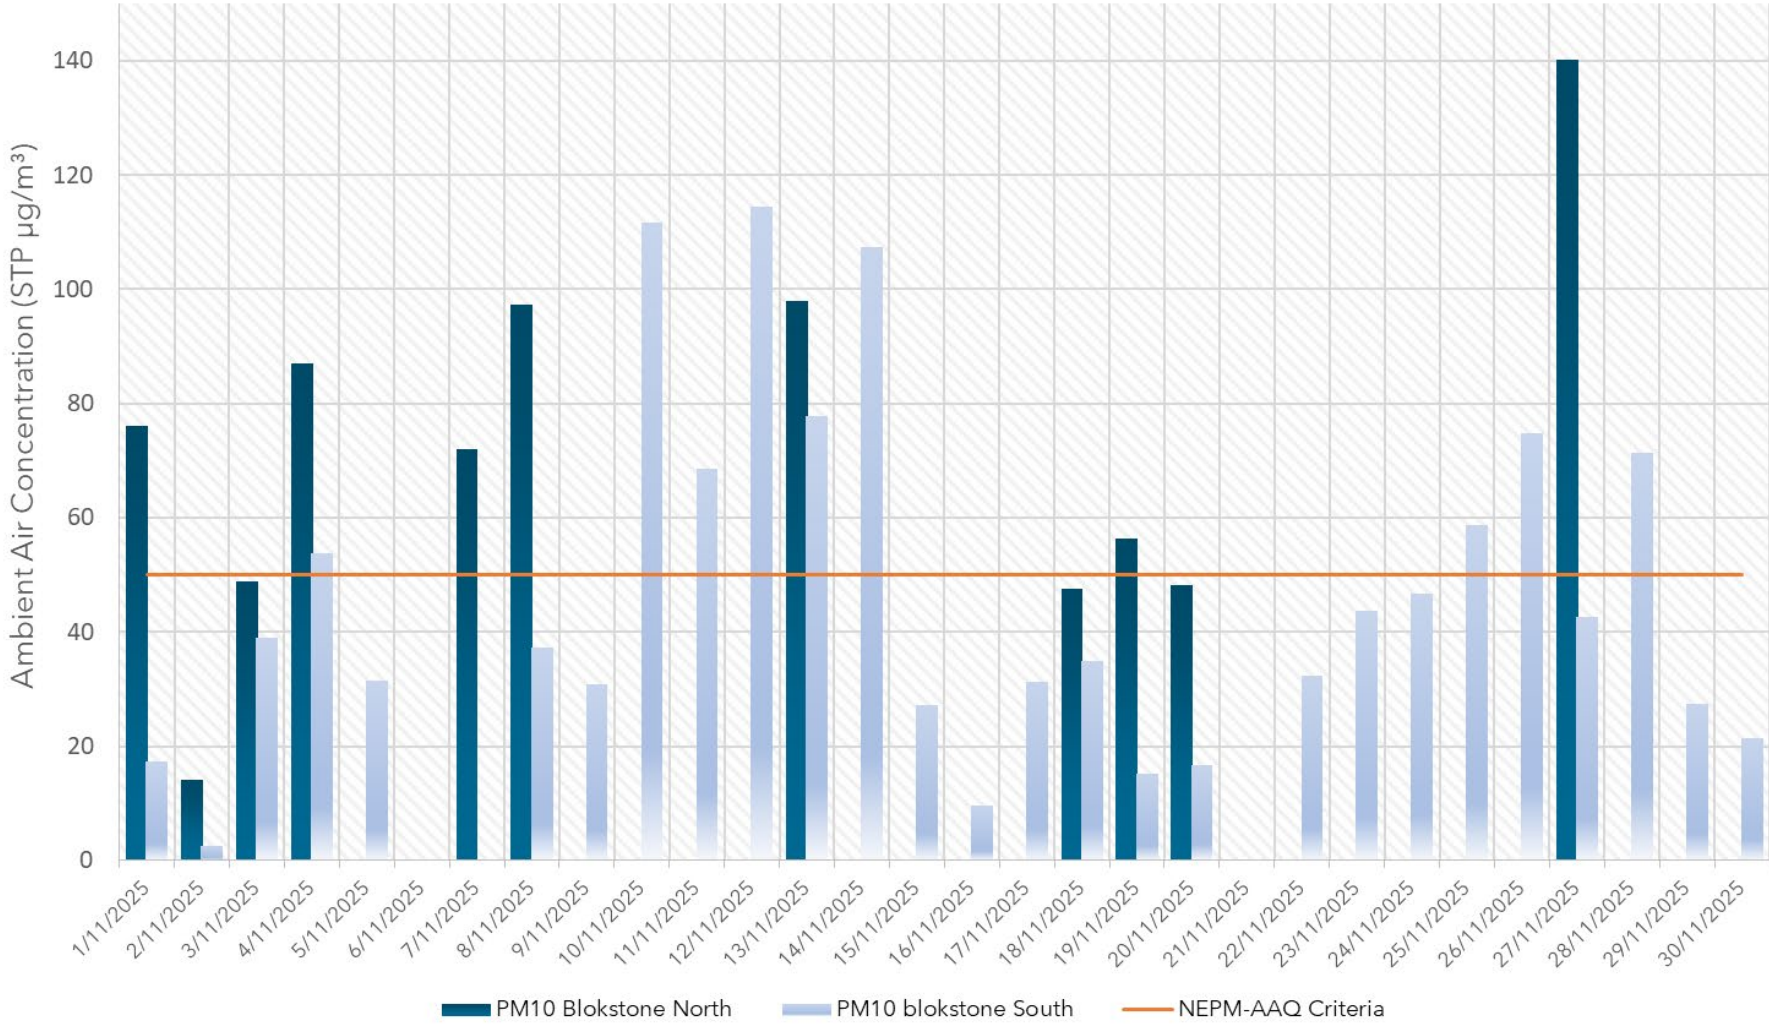

# MIDLAND BRICK BLOKSTONE 29 Harper Street Caversham Monthly Dust Monitoring Daily Averages (Sep-Dec 2025)

# Daily Average Data - PM<sub>10</sub>

01 October - 31 October 2025

# Daily Average Data - PM<sub>10</sub>

01 November - 30 November 2025

# Daily Average Data - PM<sub>10</sub>

01 December - 31 December 2025