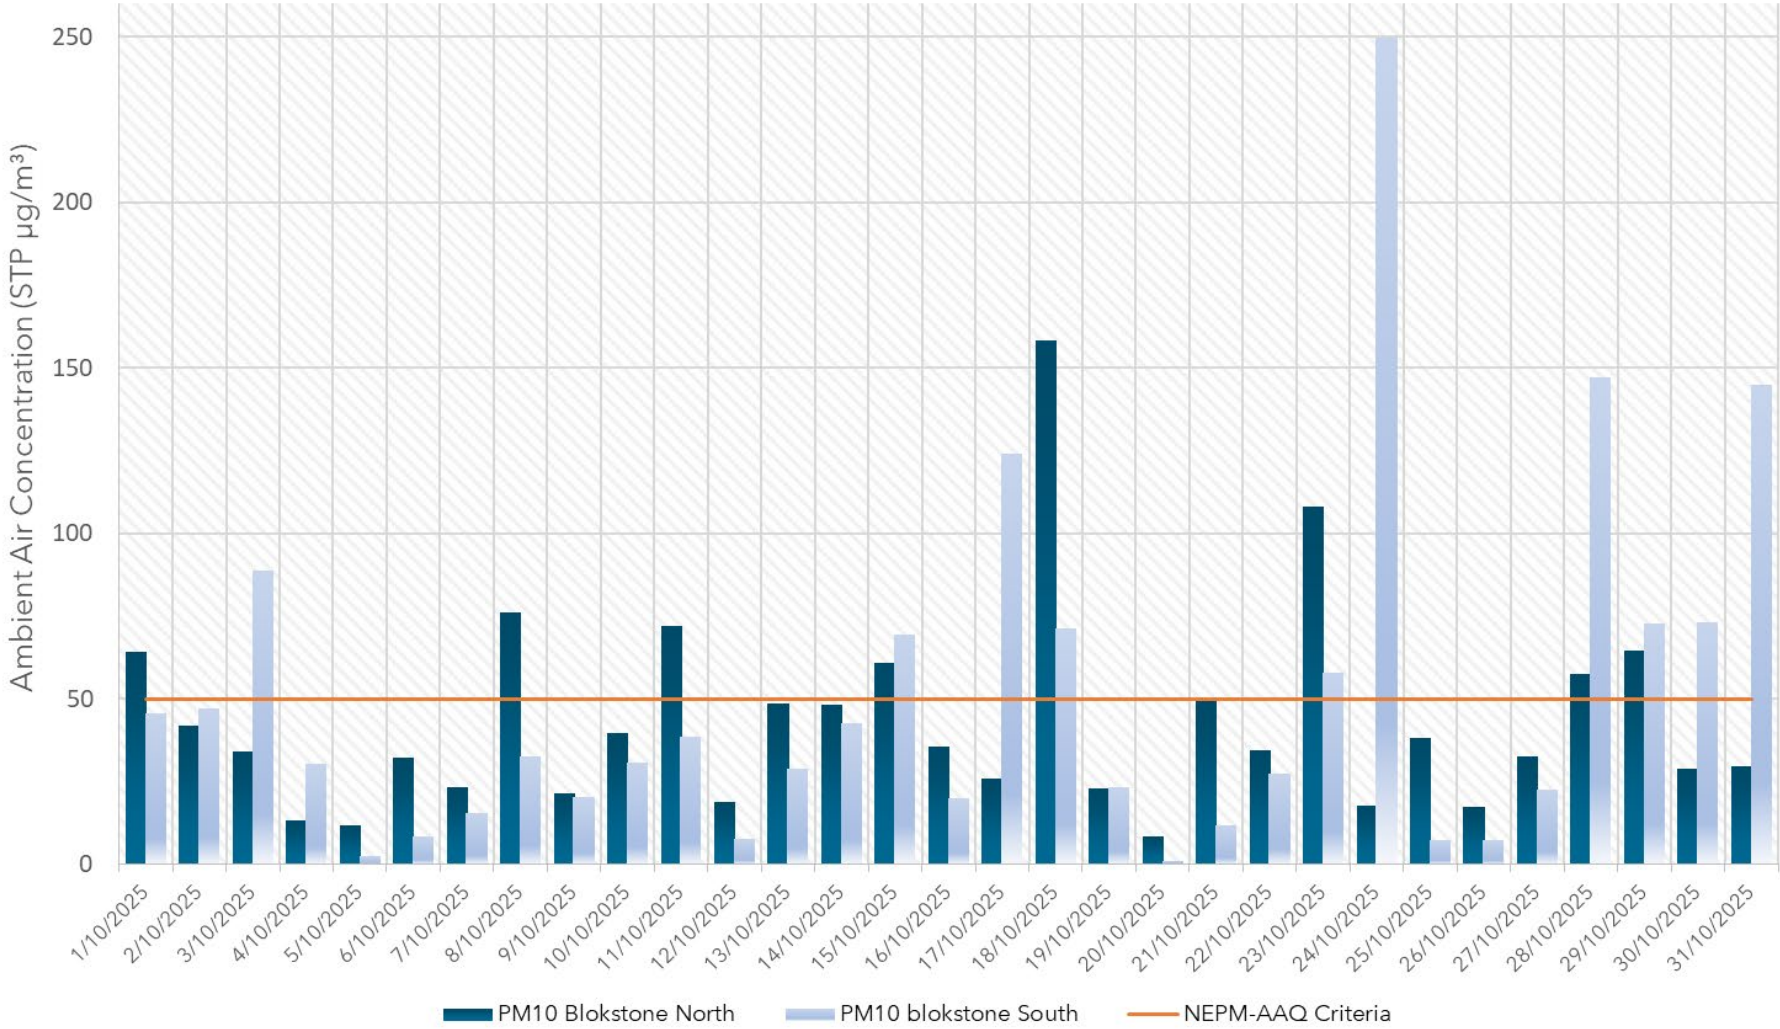

# MIDLAND BRICK BLOKSTONE 29 Harper Street Caversham Monthly Dust Monitoring Daily Averages (Sep-Dec 2025)

# Daily Average Data - PM<sub>10</sub>

01 October - 31 October 2025

# Daily Average Data - PM<sub>10</sub>

01 November - 30 November 2025

# Daily Average Data - PM<sub>10</sub>

01 December - 31 December 2025