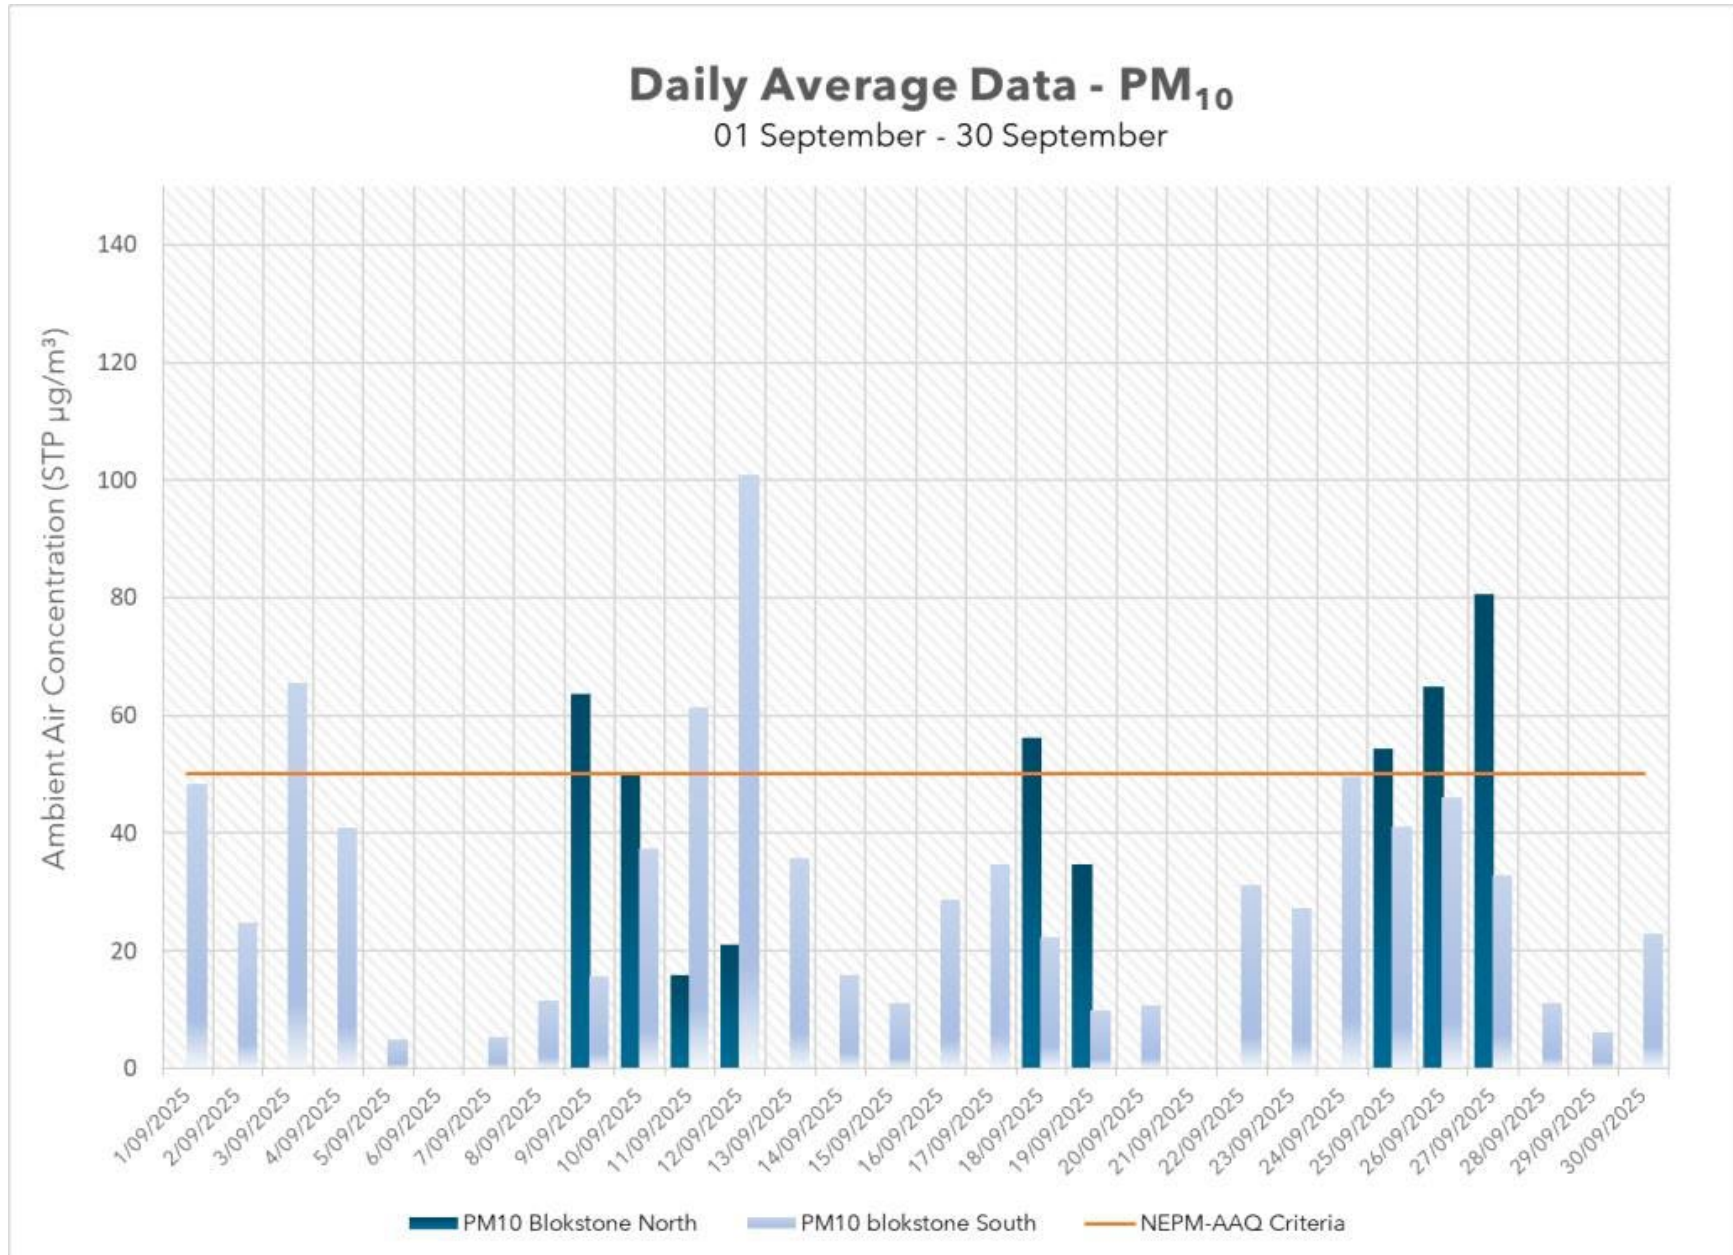

# Daily Average Data - PM<sub>10</sub>

01 October - 31 October 2025