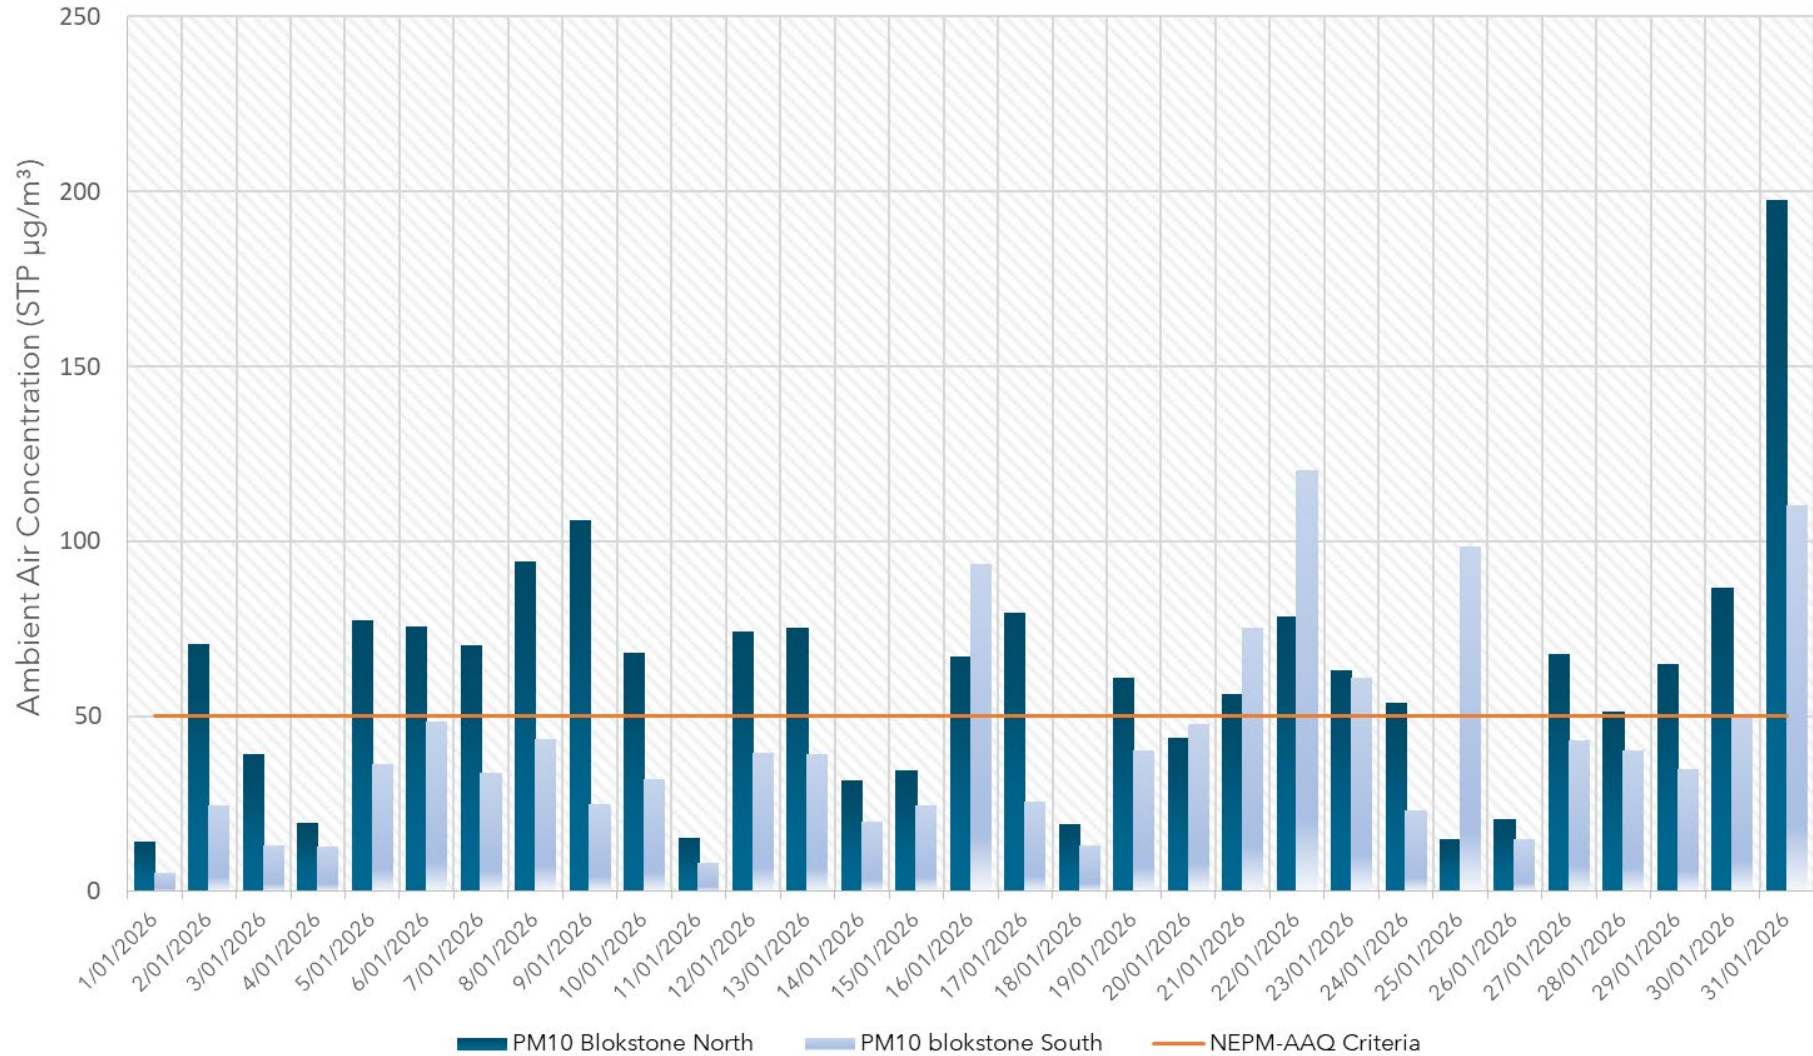

MIDLAND BRICK BLOKSTONE 29 Harper Street Caversham Monthly Dust Monitoring Daily Averages (Jan-Mar 2026)

Daily Average Data - PM₁₀

01 January - 31 January 2026

Daily Average Data - PM₁₀

01 February - 28 February 2026

Daily Average Data - PM₁₀

01 March - 31 March 2026