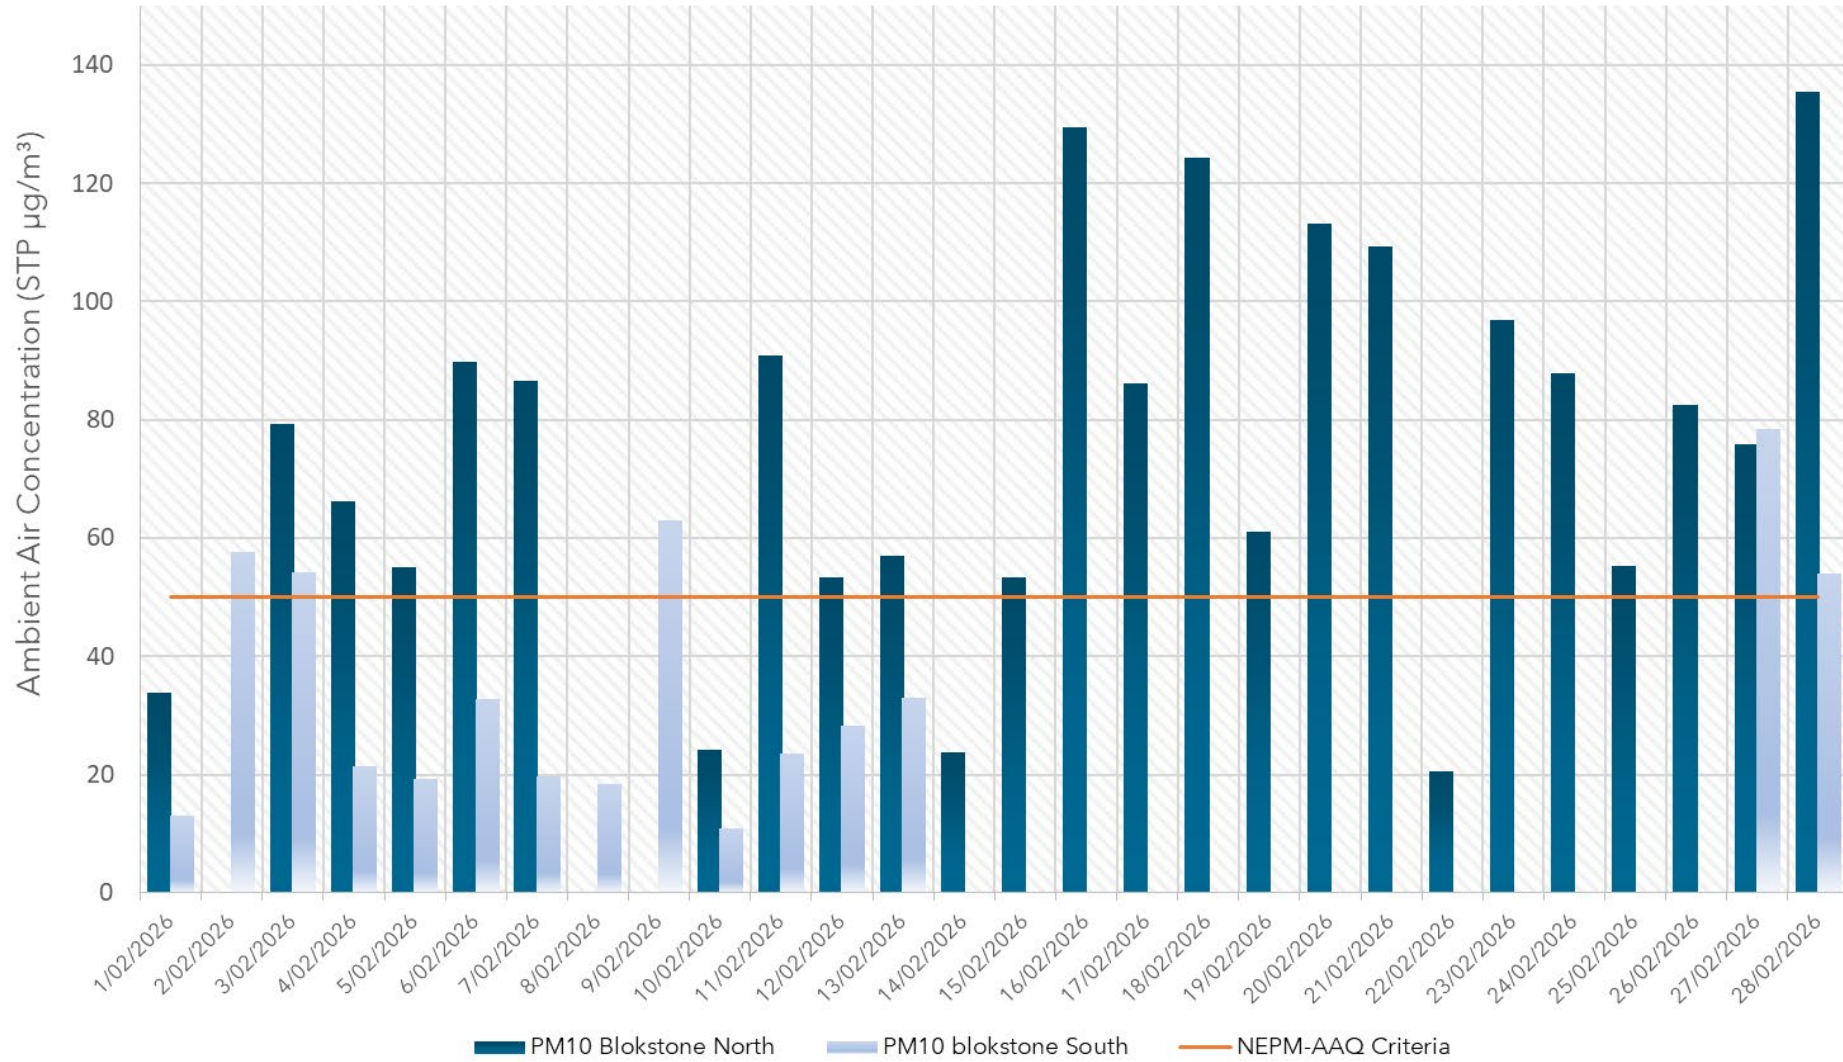

MIDLAND BRICK BLOKSTONE 29 Harper Street Caversham Monthly Dust Monitoring Daily Averages (Jan-Mar 2026)

Daily Average Data - PM₁₀

01 January - 31 January 2026

Daily Average Data - PM₁₀

01 February - 28 February 2026

Daily Average Data - PM₁₀

01 March - 31 March 2026